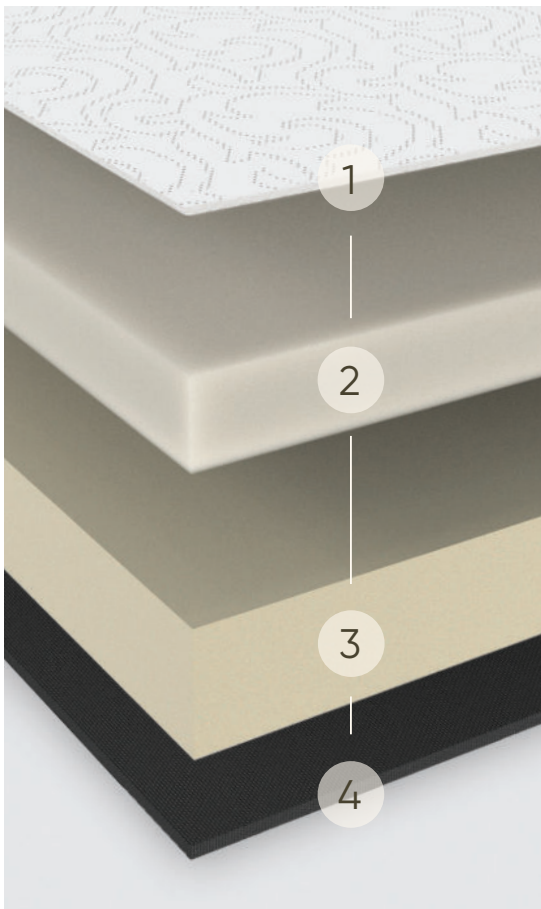

COPPER BEAD TECHNOLOGY

Both gel layers are enhanced with heat-reactive copper beads that draw warmth away from the body and guide it into its conductive matrix, to ensure a cooler experience.

COOLING COMFORT RELIEF

Embrace the benefits of space-cradling comfort that relieves the body of tension and leaves you refreshed and rejuvenated.

3

4 Base Platform

TEMPUR-PEDIC®

Experience the epitome of personalized comfort as the mattress seamlessly conforms to the contours of your body, effortlessly vanishing any discomfort caused by pressure points.