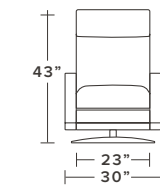

NATURAL WALNUT

SIZE OPTIONS

EXTRA LARGE

RECOMMENDED:
HEIGHT: 6'+

LARGE

RECOMMENDED:
HEIGHT: 5'5"- 6'2"

STANDARD

RECOMMENDED:
HEIGHT: 4'8"- 5'10"

*Available in Echo

*View schematics

ST Height 36" | Width 28" | Depth 36"
LG Height 38" | Width 31" | Depth 38"
XL Height 40" | Width 31" | Depth 39"

CUMULUS

*Available in Echo

*View schematics

ST Height 36" | Width 28" | Depth 36"
LG Height 38" | Width 31" | Depth 38"
XL Height 40" | Width 31" | Depth 39"

HURON

*Available in Echo

*View schematics

ST Height 38" | Width 29" | Depth 36"
LG Height 40" | Width 31" | Depth 38"
XL Height 42" | Width 31" | Depth 39"

NIMBUS

*Available in Echo

*View schematics

ST Height 36" | Width 31" | Depth 36"
LG Height 38" | Width 33" | Depth 38"
XL Height 40" | Width 33" | Depth 39"

STRATUS

*Available in Echo

*View schematics

ST Height 38" | Width 28" | Depth 36"
LG Height 40" | Width 30" | Depth 38"
XL Height 42" | Width 30" | Depth 39"

LOW LEG

COMO

ST Height 36" | Width 32" | Depth 36"
LG Height 38" | Width 34" | Depth 38"
XL Height 40" | Width 34" | Depth 39"