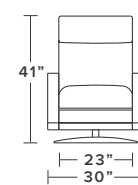

NATURAL WALNUT

SIZE OPTIONS

EXTRA LARGE

RECOMMENDED:
HEIGHT: 6'+

LARGE

RECOMMENDED:
HEIGHT: 5'5"- 6'2"

STANDARD

RECOMMENDED:
HEIGHT: 4'8"- 5'10"

*Available in Echo

*View schematics

ST Height 36" | Width 28" | Depth 36"
LG Height 38" | Width 31" | Depth 38"
XL Height 40" | Width 31" | Depth 39"

CUMULUS

*Available in Echo

*View schematics

ST Height 36" | Width 28" | Depth 36"
LG Height 38" | Width 31" | Depth 38"
XL Height 40" | Width 31" | Depth 39"

HURON

*Available in Echo

*View schematics

ST Height 38" | Width 29" | Depth 36"
LG Height 40" | Width 31" | Depth 38"
XL Height 42" | Width 31" | Depth 39"

NIMBUS

*Available in Echo

*View schematics

ST Height 36" | Width 31" | Depth 36"
LG Height 38" | Width 33" | Depth 38"
XL Height 40" | Width 33" | Depth 39"

STRATUS

*Available in Echo

*View schematics

ST Height 38" | Width 28" | Depth 36"
LG Height 40" | Width 30" | Depth 38"
XL Height 42" | Width 30" | Depth 39"

LOW LEG

COMO

ST Height 36" | Width 32" | Depth 36"
LG Height 38" | Width 34" | Depth 38"
XL Height 40" | Width 34" | Depth 39"