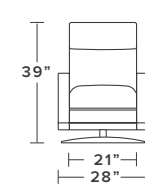

NATURAL WALNUT

SIZE OPTIONS

EXTRA LARGE

RECOMMENDED:
HEIGHT: 6'+

LARGE

RECOMMENDED:
HEIGHT: 5'5"- 6'2"

STANDARD

RECOMMENDED:
HEIGHT: 4'8"- 5'10"

*Available in Echo

*View schematics

ST Height 36" | Width 28" | Depth 36"
LG Height 38" | Width 31" | Depth 38"
XL Height 40" | Width 31" | Depth 39"

CUMULUS

*Available in Echo

*View schematics

ST Height 36" | Width 28" | Depth 36"
LG Height 38" | Width 31" | Depth 38"
XL Height 40" | Width 31" | Depth 39"

HURON

*Available in Echo

*View schematics

ST Height 38" | Width 29" | Depth 36"
LG Height 40" | Width 31" | Depth 38"
XL Height 42" | Width 31" | Depth 39"

NIMBUS

*Available in Echo

*View schematics

ST Height 36" | Width 31" | Depth 36"
LG Height 38" | Width 33" | Depth 38"
XL Height 40" | Width 33" | Depth 39"

STRATUS

*Available in Echo

*View schematics

ST Height 38" | Width 28" | Depth 36"
LG Height 40" | Width 30" | Depth 38"
XL Height 42" | Width 30" | Depth 39"

LOW LEG

COMO

ST Height 36" | Width 32" | Depth 36"
LG Height 38" | Width 34" | Depth 38"
XL Height 40" | Width 34" | Depth 39"