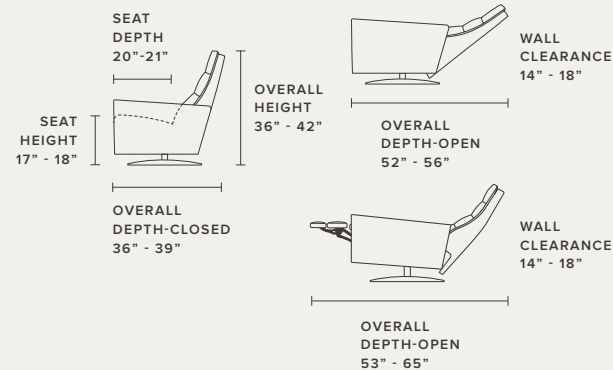

NATURAL WALNUT

SIZE OPTIONS

EXTRA LARGE

RECOMMENDED:
HEIGHT: 6'+

LARGE

RECOMMENDED:
HEIGHT: 5'5"- 6'2"

STANDARD

RECOMMENDED:
HEIGHT: 4'8"- 5'10"

COMFORT AIR RAINIER
ELLIS CHOCOLATE

HIGH LEG

CIRRUS

*Available in Echo

*View schematics

ST Height 36" | Width 28" | Depth 36"
LG Height 38" | Width 31" | Depth 38"
XL Height 40" | Width 31" | Depth 39"

CLOUD

*Available in Echo

*View schematics

ST Height 36" | Width 28" | Depth 36"
LG Height 38" | Width 31" | Depth 38"
XL Height 40" | Width 31" | Depth 39"

CUMULUS

*Available in Echo

*View schematics

ST Height 36" | Width 28" | Depth 36"
LG Height 38" | Width 31" | Depth 38"
XL Height 40" | Width 31" | Depth 39"

ONTARIO

ST Height 36" | Width 31" | Depth 36"
LG Height 38" | Width 33" | Depth 38"
XL Height 40" | Width 33" | Depth 39"

LANIER

ST Height 36" | Width 34" | Depth 36"
LG Height 38" | Width 36" | Depth 38"
XL Height 40" | Width 36" | Depth 39"