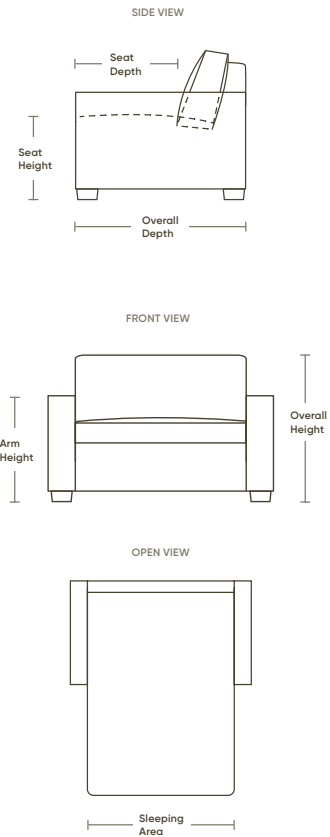

handcrafted finishes

DUNE

OILED ASH

MINK

EBONY

CONFIGURATIONS

SEAT DEPTH

22"

SEAT HEIGHT

20"

ARM HEIGHT

24" - 26"

OVERALL HEIGHT

35"

OVERALL DEPTH

40"

SLEEPING AREA

QUEEN QP 66"

QUEEN 60"

FULL 54"

TWIN 39"

Scan to view
assembly and
disassembly

Scan to view
all silver
sleepers styles

STYLE AND FUNCTION SIMPLIFIED

PAIGE

Height 35" | Depth 40" | Seat Depth 22"
Width Queen Plus 81" | Queen 75" | Full 69" | Twin 54"

PALMER

Height 35" | Depth 40" | Seat Depth 22"
Width Queen Plus 76" | Queen 70" | Full 64" | Twin 49"

PORTER