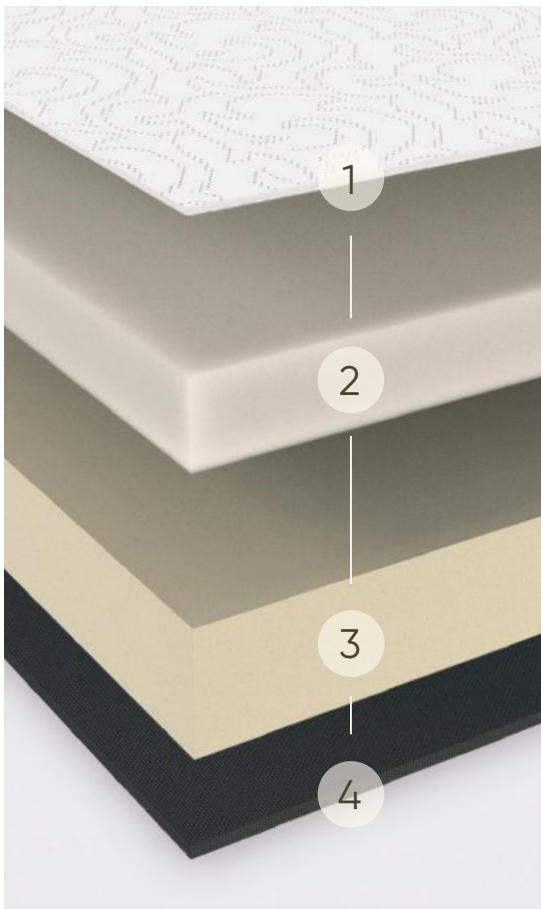

COPPER BEAD TECHNOLOGY

Both gel layers are enhanced with heat-reactive copper beads that draw warmth away from the body and guide it into its conductive matrix, to ensure a cooler experience.

COOLING COMFORT RELIEF

Embrace the benefits of space-cradling comfort that relieves the body of tension and leaves you refreshed and rejuvenated.

3

4 Base Platform

TEMPUR-PEDIC®

Experience the epitome of personalized comfort as the mattress seamlessly conforms to the contours of your body, effortlessly vanishing any discomfort caused by pressure points.