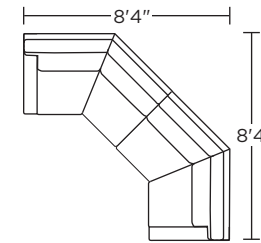

CSN-SQS-RA
CSN-SO3-LA

CSN-WDG-LA
CSN-WDG-RA

Note: Dotted line indicates seam on leather, Ultrasuede® and up the roll fabrics. Seams are eliminated with railroaded fabrics.

Scale: 1/8 inch = 1 foot
All dimensions are approximate and subject to change.
Specify components from the sitting position.