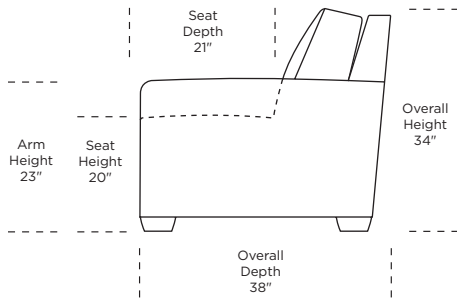

AMERICAN LEATHER® CLASSICS COLLECTION SOFAS & SECTIONALS

CARSON

Standard Features:

- Advanced unidirectional suspension system
- Premium high-density, high-resiliency foam seats
- Loose back and seat cushions
- Double-needle top-stitch
- Quick-ship delivery
- Lifetime warranty on frame and suspension

Options:

- Premium high-density, high-resiliency foam seats encased in down
- Extra-firm premium high-density, high-resiliency foam seats encased in down
- Extra-firm premium high-density, high-resiliency foam seats
- Wood legs available in Acorn, Espresso or Walnut finish

Please use actual leather, fabric, Crypton®, Sunbrella® and Ultrasuede® swatches when specifying furniture as the colors shown may vary due to the printing process.