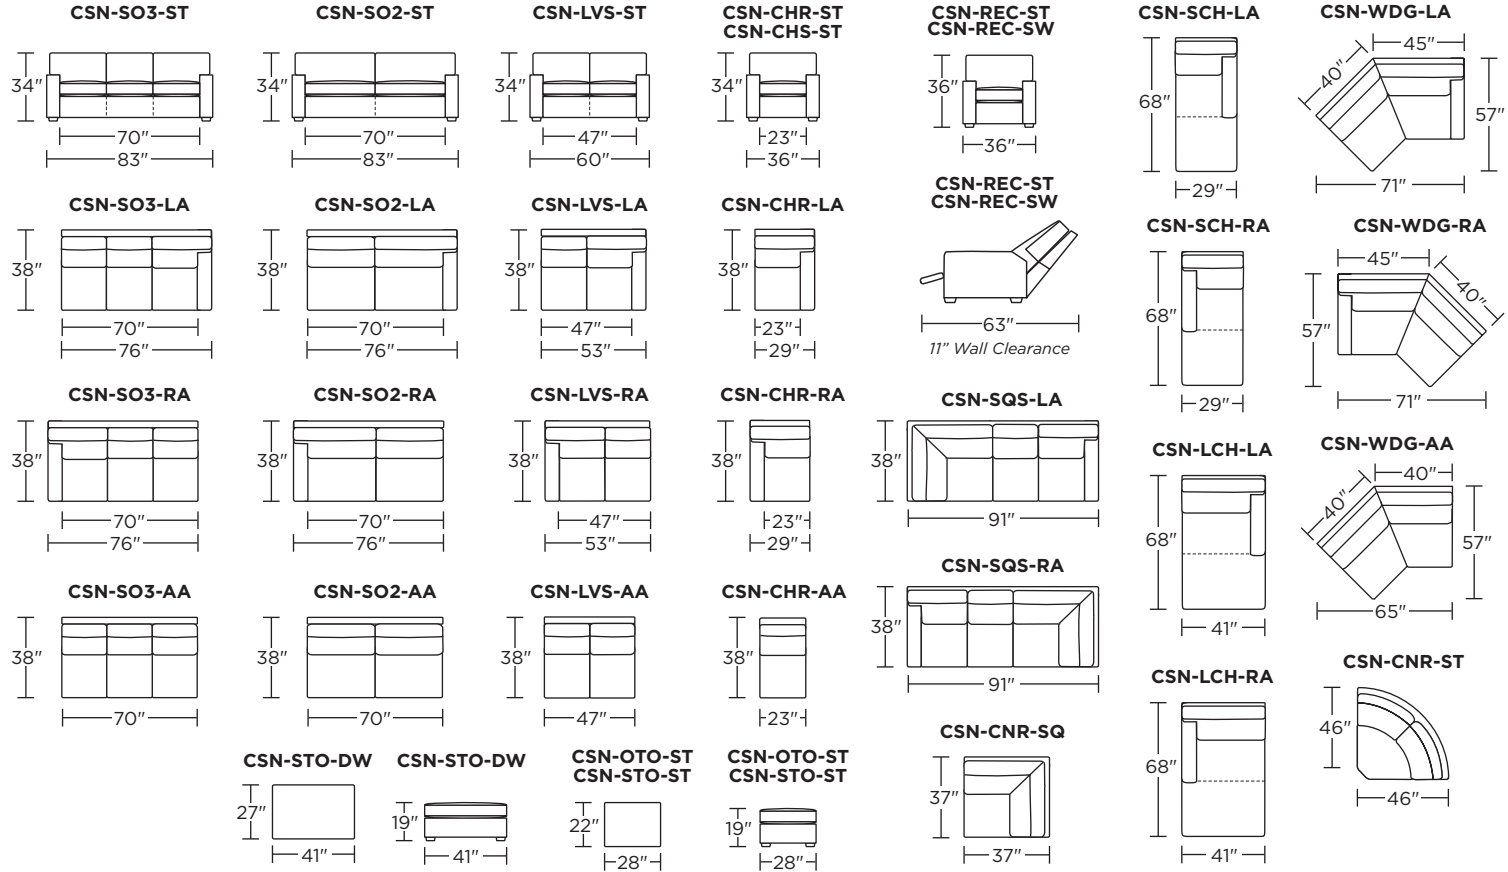

AMERICAN LEATHER® CLASSICS COLLECTION SOFAS & SECTIONALS

CARSON

Standard Features:

- Advanced unidirectional suspension system
- Premium high-density, high-resiliency foam seats
- Loose back and seat cushions
- Double-needle top-stitch
- Quick-ship delivery
- Lifetime warranty on frame and suspension

Options:

- Premium high-density, high-resiliency foam seats encased in down
- Extra-firm premium high-density, high-resiliency foam seats encased in down
- Extra-firm premium high-density, high-resiliency foam seats
- Wood legs available in Acorn, Espresso or Walnut finish

Please use actual leather, fabric, Crypton®, Sunbrella® and Ultrasuede® swatches when specifying furniture as the colors shown may vary due to the printing process.