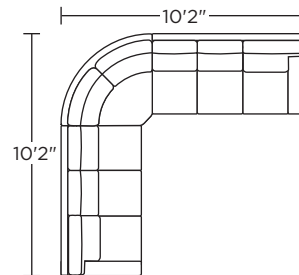

Suggested Configurations

CSN-SO3-LA
CSN-CNR-ST
CSN-SO3-RA