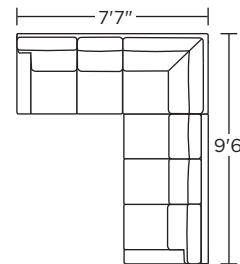

CSN-SQS-RA
CSN-SO3-LA

CSN-WDG-LA
CSN-WDG-RA

Note: Dotted line indicates seam on leather, Ultrasuede® and up the roll fabrics. Seams are eliminated with railroaded fabrics.

Scale: 1/8 inch = 1 foot
All dimensions are approximate and subject to change.
Specify components from the sitting position.