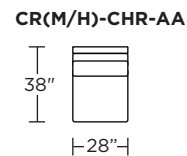

Please use actual leather, fabric, Crypton®, Sunbrella® and Ultrasuede® swatches when specifying furniture as the colors shown may vary due to the printing process.

Carmet Low Leg (CRM):

Carmet High Leg (CRH):

CRM = LOW LEG
CRH = HIGH LEG

Note: Dotted line indicates seam on leather, Ultrasuede® and up the roll fabrics. Seams are eliminated with railroaded fabrics.

Scale: 1/8 inch = 1 foot
All dimensions are approximate and subject to change.
Specify components from the sitting position.