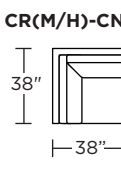

CRM = LOW LEG
CRH = HIGH LEG

Note: Dotted line indicates seam on leather, Ultrasuede® and up the roll fabrics. Seams are eliminated with railroaded fabrics.

Scale: 1/8 inch = 1 foot
All dimensions are approximate and subject to change.
Specify components from the sitting position.