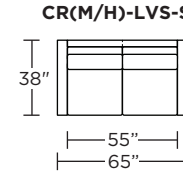

Please use actual leather, fabric, Crypton®, Sunbrella® and Ultrasuede® swatches when specifying furniture as the colors shown may vary due to the printing process.

Carmet Low Leg (CRM):

Carmet High Leg (CRH):

CRM = LOW LEG
CRH = HIGH LEG

Note: Dotted line indicates seam on leather, Ultrasuede® and up the roll fabrics. Seams are eliminated with railroaded fabrics.

Scale: 1/8 inch = 1 foot
All dimensions are approximate and subject to change.
Specify components from the sitting position.