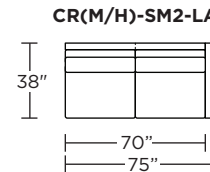

Please use actual leather, fabric, Crypton®, Sunbrella® and Ultrasuede® swatches when specifying furniture as the colors shown may vary due to the printing process.

Carmet Low Leg (CRM):

Carmet High Leg (CRH):

CRM = LOW LEG
CRH = HIGH LEG

Note: Dotted line indicates seam on leather, Ultrasuede® and up the roll fabrics. Seams are eliminated with railroaded fabrics.

Scale: 1/8 inch = 1 foot
All dimensions are approximate and subject to change.
Specify components from the sitting position.