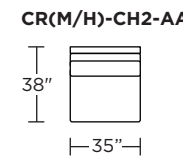

Please use actual leather, fabric, Crypton®, Sunbrella® and Ultrasuede® swatches when specifying furniture as the colors shown may vary due to the printing process.

Carmet Low Leg (CRM):

Carmet High Leg (CRH):

CRM = LOW LEG
CRH = HIGH LEG

Note: Dotted line indicates seam on leather, Ultrasuede® and up the roll fabrics. Seams are eliminated with railroaded fabrics.

Scale: 1/8 inch = 1 foot
All dimensions are approximate and subject to change.
Specify components from the sitting position.