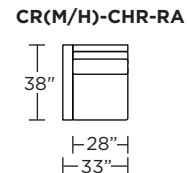

Please use actual leather, fabric, Crypton®, Sunbrella® and Ultrasuede® swatches when specifying furniture as the colors shown may vary due to the printing process.

Carmet Low Leg (CRM):

Carmet High Leg (CRH):

CRM = LOW LEG
CRH = HIGH LEG

Note: Dotted line indicates seam on leather, Ultrasuede® and up the roll fabrics. Seams are eliminated with railroaded fabrics.

Scale: 1/8 inch = 1 foot
All dimensions are approximate and subject to change.
Specify components from the sitting position.