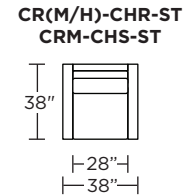

Please use actual leather, fabric, Crypton®, Sunbrella® and Ultrasuede® swatches when specifying furniture as the colors shown may vary due to the printing process.

Carmet Low Leg (CRM):

Carmet High Leg (CRH):

CRM = LOW LEG
CRH = HIGH LEG

Note: Dotted line indicates seam on leather, Ultrasuede® and up the roll fabrics. Seams are eliminated with railroaded fabrics.

Scale: 1/8 inch = 1 foot
All dimensions are approximate and subject to change.
Specify components from the sitting position.