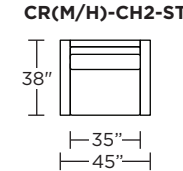

Please use actual leather, fabric, Crypton®, Sunbrella® and Ultrasuede® swatches when specifying furniture as the colors shown may vary due to the printing process.

Carmet Low Leg (CRM):

Carmet High Leg (CRH):

CRM = LOW LEG
CRH = HIGH LEG

Note: Dotted line indicates seam on leather, Ultrasuede® and up the roll fabrics. Seams are eliminated with railroaded fabrics.

Scale: 1/8 inch = 1 foot
All dimensions are approximate and subject to change.
Specify components from the sitting position.