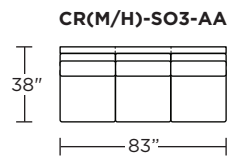

Please use actual leather, fabric, Crypton®, Sunbrella® and Ultrasuede® swatches when specifying furniture as the colors shown may vary due to the printing process.

Carmet Low Leg (CRM):

Carmet High Leg (CRH):

CRM = LOW LEG
CRH = HIGH LEG

Note: Dotted line indicates seam on leather, Ultrasuede® and up the roll fabrics. Seams are eliminated with railroaded fabrics.

Scale: 1/8 inch = 1 foot
All dimensions are approximate and subject to change.
Specify components from the sitting position.