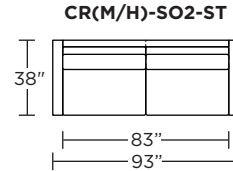

Please use actual leather, fabric, Crypton®, Sunbrella® and Ultrasuede® swatches when specifying furniture as the colors shown may vary due to the printing process.

Carmet Low Leg (CRM):

Carmet High Leg (CRH):

CRM = LOW LEG
CRH = HIGH LEG

Note: Dotted line indicates seam on leather, Ultrasuede® and up the roll fabrics. Seams are eliminated with railroaded fabrics.

Scale: 1/8 inch = 1 foot
All dimensions are approximate and subject to change.
Specify components from the sitting position.