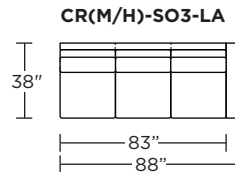

Please use actual leather, fabric, Crypton®, Sunbrella® and Ultrasuede® swatches when specifying furniture as the colors shown may vary due to the printing process.

Carmet Low Leg (CRM):

Carmet High Leg (CRH):

CRM = LOW LEG
CRH = HIGH LEG

Note: Dotted line indicates seam on leather, Ultrasuede® and up the roll fabrics. Seams are eliminated with railroaded fabrics.

Scale: 1/8 inch = 1 foot
All dimensions are approximate and subject to change.
Specify components from the sitting position.