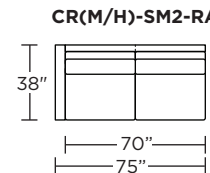

Please use actual leather, fabric, Crypton®, Sunbrella® and Ultrasuede® swatches when specifying furniture as the colors shown may vary due to the printing process.

Carmet Low Leg (CRM):

Carmet High Leg (CRH):

CRM = LOW LEG
CRH = HIGH LEG

Note: Dotted line indicates seam on leather, Ultrasuede® and up the roll fabrics. Seams are eliminated with railroaded fabrics.

Scale: 1/8 inch = 1 foot
All dimensions are approximate and subject to change.
Specify components from the sitting position.