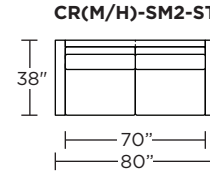

Please use actual leather, fabric, Crypton®, Sunbrella® and Ultrasuede® swatches when specifying furniture as the colors shown may vary due to the printing process.

Carmet Low Leg (CRM):

Carmet High Leg (CRH):

CRM = LOW LEG
CRH = HIGH LEG

Note: Dotted line indicates seam on leather, Ultrasuede® and up the roll fabrics. Seams are eliminated with railroaded fabrics.

Scale: 1/8 inch = 1 foot
All dimensions are approximate and subject to change.
Specify components from the sitting position.