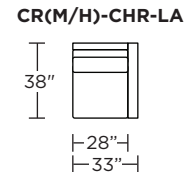

Please use actual leather, fabric, Crypton®, Sunbrella® and Ultrasuede® swatches when specifying furniture as the colors shown may vary due to the printing process.

Carmet Low Leg (CRM):

Carmet High Leg (CRH):

CRM = LOW LEG
CRH = HIGH LEG

Note: Dotted line indicates seam on leather, Ultrasuede® and up the roll fabrics. Seams are eliminated with railroaded fabrics.

Scale: 1/8 inch = 1 foot
All dimensions are approximate and subject to change.
Specify components from the sitting position.