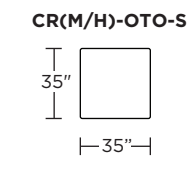

CRM = LOW LEG
CRH = HIGH LEG

Note: Dotted line indicates seam on leather, Ultrasuede® and up the roll fabrics. Seams are eliminated with railroaded fabrics.

Scale: 1/8 inch = 1 foot
All dimensions are approximate and subject to change.
Specify components from the sitting position.