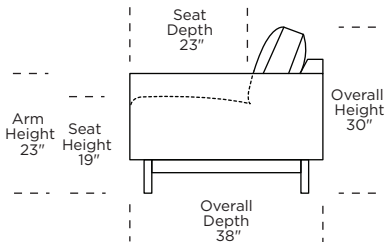

CRM = LOW LEG
CRH = HIGH LEG

Note: Dotted line indicates seam on leather, Ultrasuede® and up the roll fabrics. Seams are eliminated with railroaded fabrics.

Scale: 1/8 inch = 1 foot
All dimensions are approximate and subject to change.
Specify components from the sitting position.