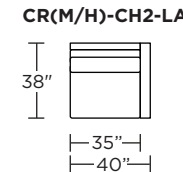

Please use actual leather, fabric, Crypton®, Sunbrella® and Ultrasuede® swatches when specifying furniture as the colors shown may vary due to the printing process.

Carmet Low Leg (CRM):

Carmet High Leg (CRH):

CRM = LOW LEG
CRH = HIGH LEG

Note: Dotted line indicates seam on leather, Ultrasuede® and up the roll fabrics. Seams are eliminated with railroaded fabrics.

Scale: 1/8 inch = 1 foot
All dimensions are approximate and subject to change.
Specify components from the sitting position.