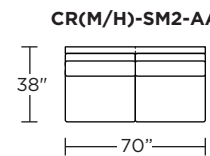

Please use actual leather, fabric, Crypton®, Sunbrella® and Ultrasuede® swatches when specifying furniture as the colors shown may vary due to the printing process.

Carmet Low Leg (CRM):

Carmet High Leg (CRH):

CRM = LOW LEG
CRH = HIGH LEG

Note: Dotted line indicates seam on leather, Ultrasuede® and up the roll fabrics. Seams are eliminated with railroaded fabrics.

Scale: 1/8 inch = 1 foot
All dimensions are approximate and subject to change.
Specify components from the sitting position.