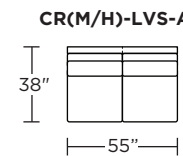

Please use actual leather, fabric, Crypton®, Sunbrella® and Ultrasuede® swatches when specifying furniture as the colors shown may vary due to the printing process.

Carmet Low Leg (CRM):

Carmet High Leg (CRH):

CRM = LOW LEG
CRH = HIGH LEG

Note: Dotted line indicates seam on leather, Ultrasuede® and up the roll fabrics. Seams are eliminated with railroaded fabrics.

Scale: 1/8 inch = 1 foot
All dimensions are approximate and subject to change.
Specify components from the sitting position.