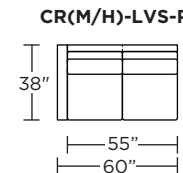

CRM = LOW LEG
CRH = HIGH LEG

Note: Dotted line indicates seam on leather, Ultrasuede® and up the roll fabrics. Seams are eliminated with railroaded fabrics.

Scale: 1/8 inch = 1 foot
All dimensions are approximate and subject to change.
Specify components from the sitting position.