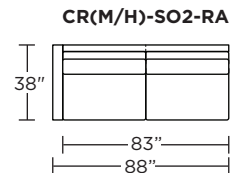

Please use actual leather, fabric, Crypton®, Sunbrella® and Ultrasuede® swatches when specifying furniture as the colors shown may vary due to the printing process.

Carmet Low Leg (CRM):

Carmet High Leg (CRH):

CRM = LOW LEG
CRH = HIGH LEG

Note: Dotted line indicates seam on leather, Ultrasuede® and up the roll fabrics. Seams are eliminated with railroaded fabrics.

Scale: 1/8 inch = 1 foot
All dimensions are approximate and subject to change.
Specify components from the sitting position.