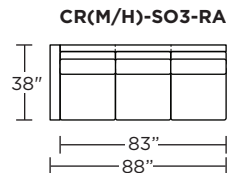

Please use actual leather, fabric, Crypton®, Sunbrella® and Ultrasuede® swatches when specifying furniture as the colors shown may vary due to the printing process.

Carmet Low Leg (CRM):

Carmet High Leg (CRH):

CRM = LOW LEG
CRH = HIGH LEG

Note: Dotted line indicates seam on leather, Ultrasuede® and up the roll fabrics. Seams are eliminated with railroaded fabrics.

Scale: 1/8 inch = 1 foot
All dimensions are approximate and subject to change.
Specify components from the sitting position.