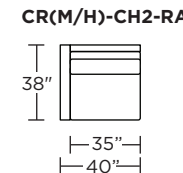

Please use actual leather, fabric, Crypton®, Sunbrella® and Ultrasuede® swatches when specifying furniture as the colors shown may vary due to the printing process.

Carmet Low Leg (CRM):

Carmet High Leg (CRH):

CRM = LOW LEG
CRH = HIGH LEG

Note: Dotted line indicates seam on leather, Ultrasuede® and up the roll fabrics. Seams are eliminated with railroaded fabrics.

Scale: 1/8 inch = 1 foot
All dimensions are approximate and subject to change.
Specify components from the sitting position.