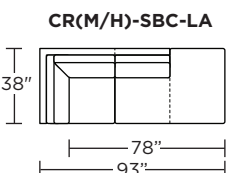

CRM = LOW LEG
CRH = HIGH LEG

Note: Dotted line indicates seam on leather, Ultrasuede® and up the roll fabrics. Seams are eliminated with railroaded fabrics.

Scale: 1/8 inch = 1 foot
All dimensions are approximate and subject to change.
Specify components from the sitting position.