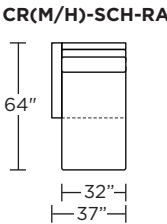

CRM = LOW LEG
CRH = HIGH LEG

Note: Dotted line indicates seam on leather, Ultrasuede® and up the roll fabrics. Seams are eliminated with railroaded fabrics.

Scale: 1/8 inch = 1 foot
All dimensions are approximate and subject to change.
Specify components from the sitting position.