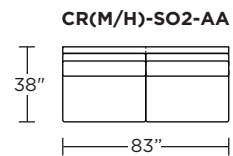

Please use actual leather, fabric, Crypton®, Sunbrella® and Ultrasuede® swatches when specifying furniture as the colors shown may vary due to the printing process.

Carmet Low Leg (CRM):

Carmet High Leg (CRH):

CRM = LOW LEG
CRH = HIGH LEG

Note: Dotted line indicates seam on leather, Ultrasuede® and up the roll fabrics. Seams are eliminated with railroaded fabrics.

Scale: 1/8 inch = 1 foot
All dimensions are approximate and subject to change.
Specify components from the sitting position.