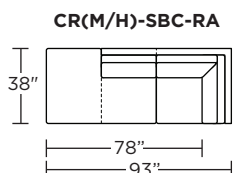

Please use actual leather, fabric, Crypton®, Sunbrella® and Ultrasuede® swatches when specifying furniture as the colors shown may vary due to the printing process.

Carmet Low Leg (CRM):

Carmet High Leg (CRH):

CRM = LOW LEG
CRH = HIGH LEG

Note: Dotted line indicates seam on leather, Ultrasuede® and up the roll fabrics. Seams are eliminated with railroaded fabrics.

Scale: 1/8 inch = 1 foot
All dimensions are approximate and subject to change.
Specify components from the sitting position.