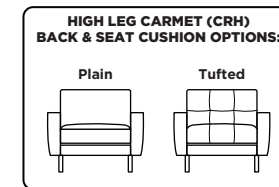

Options:

- Loose knife-edge back cushions
- High leg Carmet available with wood leg in Acorn, Espresso or Walnut finish
- High leg Carmet available with metal leg in Brushed Stainless finish
- Back and seat cushion decorative detail options: Plain or Tufted (tufted detail not available with knife-edge back cushion option)
- Premium high-density, high-resiliency foam seat cushions with memory foam inserts encased in down

Please use actual leather, fabric, Crypton®, Sunbrella® and Ultrasuede® swatches when specifying furniture as the colors shown may vary due to the printing process.

Carmet Low Leg (CRM):

Carmet High Leg (CRH):

CRM = LOW LEG
CRH = HIGH LEG

Note: Dotted line indicates seam on leather, Ultrasuede® and up the roll fabrics. Seams are eliminated with railroaded fabrics.

Scale: 1/8 inch = 1 foot
All dimensions are approximate and subject to change.
Specify components from the sitting position.