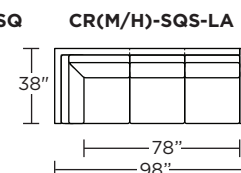

Please use actual leather, fabric, Crypton®, Sunbrella® and Ultrasuede® swatches when specifying furniture as the colors shown may vary due to the printing process.

Carmet Low Leg (CRM):

Carmet High Leg (CRH):

CRM = LOW LEG
CRH = HIGH LEG

Note: Dotted line indicates seam on leather, Ultrasuede® and up the roll fabrics. Seams are eliminated with railroaded fabrics.

Scale: 1/8 inch = 1 foot
All dimensions are approximate and subject to change.
Specify components from the sitting position.