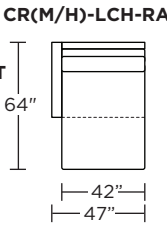

CRM = LOW LEG
CRH = HIGH LEG

Note: Dotted line indicates seam on leather, Ultrasuede® and up the roll fabrics. Seams are eliminated with railroaded fabrics.

Scale: 1/8 inch = 1 foot
All dimensions are approximate and subject to change.
Specify components from the sitting position.