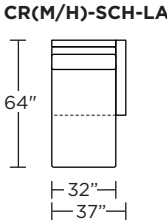

CRM = LOW LEG
CRH = HIGH LEG

Note: Dotted line indicates seam on leather, Ultrasuede® and up the roll fabrics. Seams are eliminated with railroaded fabrics.

Scale: 1/8 inch = 1 foot
All dimensions are approximate and subject to change.
Specify components from the sitting position.