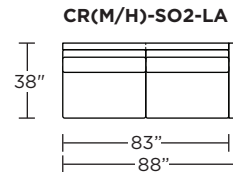

Please use actual leather, fabric, Crypton®, Sunbrella® and Ultrasuede® swatches when specifying furniture as the colors shown may vary due to the printing process.

Carmet Low Leg (CRM):

Carmet High Leg (CRH):

CRM = LOW LEG
CRH = HIGH LEG

Note: Dotted line indicates seam on leather, Ultrasuede® and up the roll fabrics. Seams are eliminated with railroaded fabrics.

Scale: 1/8 inch = 1 foot
All dimensions are approximate and subject to change.
Specify components from the sitting position.