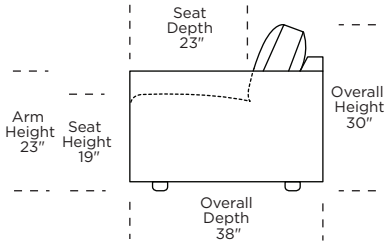

AMERICAN LEATHER® SOFAS & SECTIONALS COLLECTION

Standard Features:

- Advanced unidirectional suspension system
- Premium high-density, high-resiliency foam seat cushions
- Loose back and seat cushions
- Single-needle top-stitch
- Lifetime warranty on frame and suspension
- Quick-ship delivery

Options:

- Loose knife-edge back cushions
- High leg Carmet available with wood leg in Acorn, Espresso or Walnut finish
- High leg Carmet available with metal leg in Brushed Stainless finish
- Back and seat cushion decorative detail options: Plain or Tufted (tufted detail not available with knife-edge back cushion option)
- Premium high-density, high-resiliency foam seat cushions with memory foam inserts encased in down

Please use actual leather, fabric, Crypton®, Sunbrella® and Ultrasuede® swatches when specifying furniture as the colors shown may vary due to the printing process.

Carmet Low Leg (CRM):