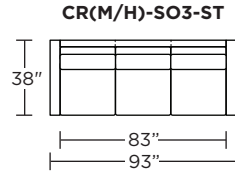

Please use actual leather, fabric, Crypton®, Sunbrella® and Ultrasuede® swatches when specifying furniture as the colors shown may vary due to the printing process.

Carmet Low Leg (CRM):

Carmet High Leg (CRH):

CRM = LOW LEG
CRH = HIGH LEG

Note: Dotted line indicates seam on leather, Ultrasuede® and up the roll fabrics. Seams are eliminated with railroaded fabrics.

Scale: 1/8 inch = 1 foot
All dimensions are approximate and subject to change.
Specify components from the sitting position.