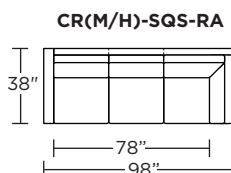

Please use actual leather, fabric, Crypton®, Sunbrella® and Ultrasuede® swatches when specifying furniture as the colors shown may vary due to the printing process.

Carmet Low Leg (CRM):

Carmet High Leg (CRH):

CRM = LOW LEG
CRH = HIGH LEG

Note: Dotted line indicates seam on leather, Ultrasuede® and up the roll fabrics. Seams are eliminated with railroaded fabrics.

Scale: 1/8 inch = 1 foot
All dimensions are approximate and subject to change.
Specify components from the sitting position.