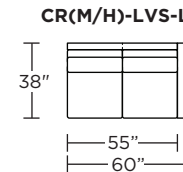

Please use actual leather, fabric, Crypton®, Sunbrella® and Ultrasuede® swatches when specifying furniture as the colors shown may vary due to the printing process.

Carmet Low Leg (CRM):

Carmet High Leg (CRH):

CRM = LOW LEG
CRH = HIGH LEG

Note: Dotted line indicates seam on leather, Ultrasuede® and up the roll fabrics. Seams are eliminated with railroaded fabrics.

Scale: 1/8 inch = 1 foot
All dimensions are approximate and subject to change.
Specify components from the sitting position.