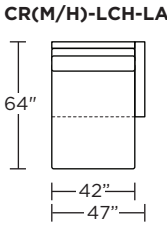

CRM = LOW LEG
CRH = HIGH LEG

Note: Dotted line indicates seam on leather, Ultrasuede® and up the roll fabrics. Seams are eliminated with railroaded fabrics.

Scale: 1/8 inch = 1 foot
All dimensions are approximate and subject to change.
Specify components from the sitting position.