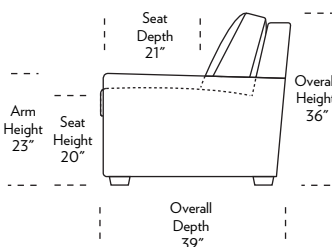

LYONS

Standard Comfort Sleeper®

Features:

- Featuring the patented Tiffany 24/7™ platform sleep system
- Room to stretch out with true 80 inches of bedroom-length sleeping surface
- Ultimate comfort on five inches of plush, high-density foam mattress
- Under-sofa dust covers keeps dust and dirt from ever touching the mattress
- Zero wall clearance
- Quick-ship delivery
- Single-needle top-stitch
- High-density, high-resiliency foam seat cushions
- Loose back and seat cushions
- Lifetime warranty on frame
- 10-year mechanism warranty

Mattress Options:

- Premier with Crypton® ticking
- Gel
- Tempur-Pedic®

Options:

- High-density, high-resiliency foam seat cushions encased in down and down back cushions available
- Wood legs available in Acorn, Espresso or Walnut finish
- Nailhead trim available in Antique Brass, Chrome or Pewter finish (deck only)

Please use actual leather, fabric, Crypton®, Sunbrella® and Ultrasuede® swatches when specifying furniture as the colors shown may vary due to the printing process.

* Picture shows left arm seated. Please specify left or right arm seated when ordering.

All orders are in seated position.
† Dotted lines for Queen Plus sizes indicates the number of seats.

All dimensions are approximate and subject to change.

‡ Chaise lifts up to reveal hidden storage space. • Storage