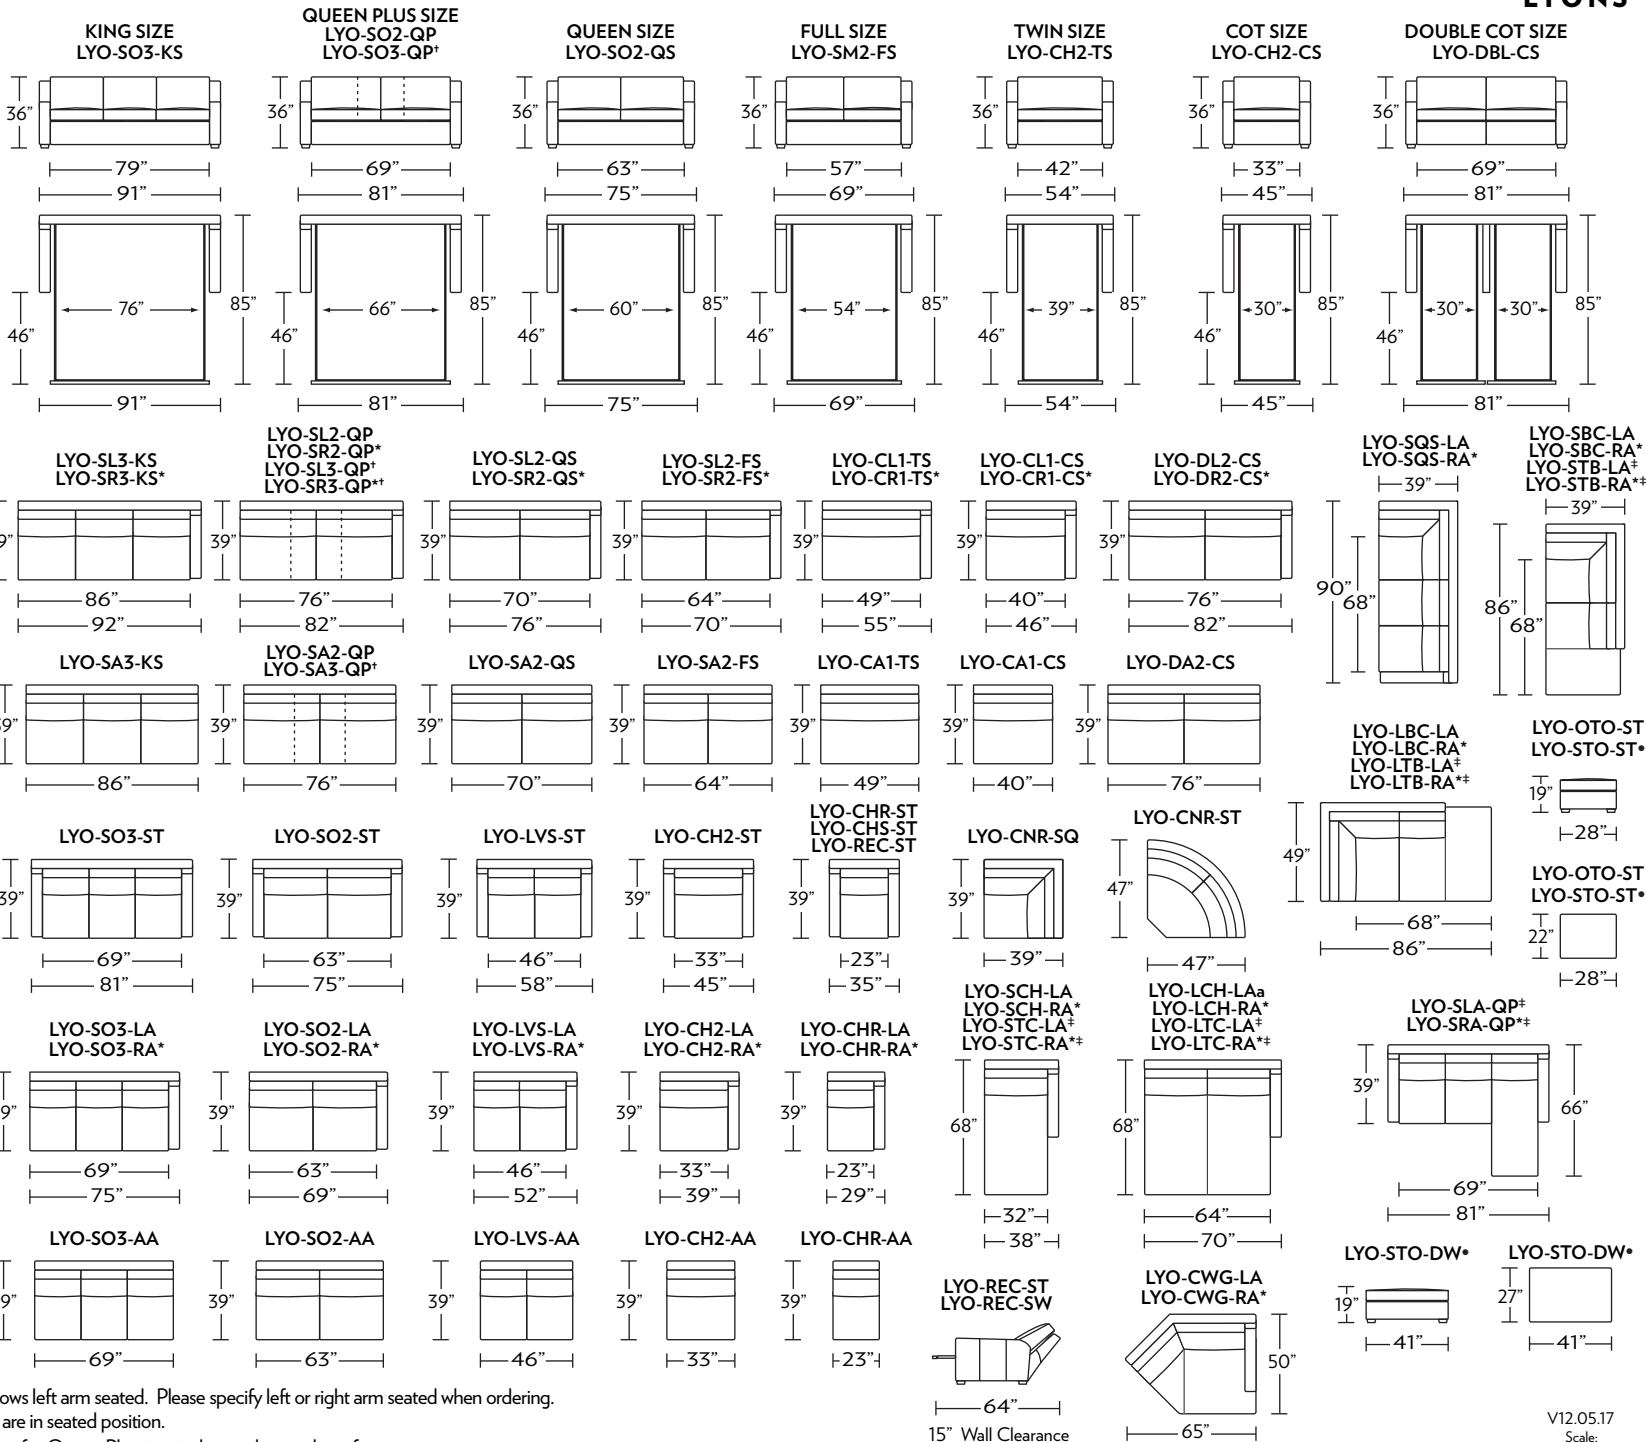

LYONS

Standard Comfort Sleeper®

Features:

- Featuring the patented Tiffany 24/7™ platform sleep system
- Room to stretch out with true 80 inches of bedroom-length sleeping surface
- Ultimate comfort on five inches of plush, high-density foam mattress
- Under-sofa dust covers keeps dust and dirt from ever touching the mattress
- Zero wall clearance
- Quick-ship delivery
- Single-needle top-stitch
- High-density, high-resiliency foam seat cushions
- Loose back and seat cushions
- Lifetime warranty on frame
- 10-year mechanism warranty

Mattress Options:

- Premier with Crypton® ticking
- Gel
- Tempur-Pedic®

Options:

- High-density, high-resiliency foam seat cushions encased in down and down back cushions available
- Wood legs available in Acorn, Espresso or Walnut finish
- Nailhead trim available in Antique Brass, Chrome or Pewter finish (deck only)

Please use actual leather, fabric, Crypton®, Sunbrella® and Ultrasuede® swatches when specifying furniture as the colors shown may vary due to the printing process.

* Picture shows left arm seated. Please specify left or right arm seated when ordering.

All orders are in seated position.
† Dotted lines for Queen Plus sizes indicates the number of seats.

All dimensions are approximate and subject to change.

‡ Chaise lifts up to reveal hidden storage space. • Storage