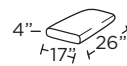

MENLO PARK BED BY RICK LEE

Standard Features:

- Single-needle top-stitch
- Lifetime warranty on frame
- Quick-ship delivery
- Aluminum legs

Options:

- Optional bed pillows
- Contrasting color on bed pillows
- Wood legs available in Acorn, Espresso and Walnut finish

Please use actual leather, fabric, Crypton®, Sunbrella® and Ultrasuede® swatches when specifying furniture as the colors shown may vary due to the printing process.

MEN-PLW-BD

MEN-PLW-BD

MEN-PLW-BD

Scale: 1/8 inch = 1 foot
All dimensions are approximate and subject to change.
Specify components from the sitting position.