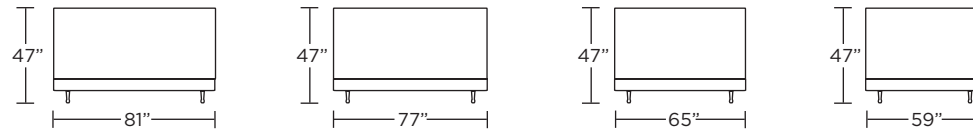

MENLO PARK BED BY RICK LEE

Standard Features:

- Single-needle top-stitch
- Lifetime warranty on frame
- Quick-ship delivery
- Aluminum legs

Options:

- Optional bed pillows
- Contrasting color on bed pillows
- Wood legs available in Acorn, Espresso and Walnut finish

Please use actual leather, fabric, Crypton®, Sunbrella® and Ultrasuede® swatches when specifying furniture as the colors shown may vary due to the printing process.

MEN-PLW-BD

MEN-PLW-BD

MEN-PLW-BD

Scale: 1/8 inch = 1 foot
All dimensions are approximate and subject to change.
Specify components from the sitting position.