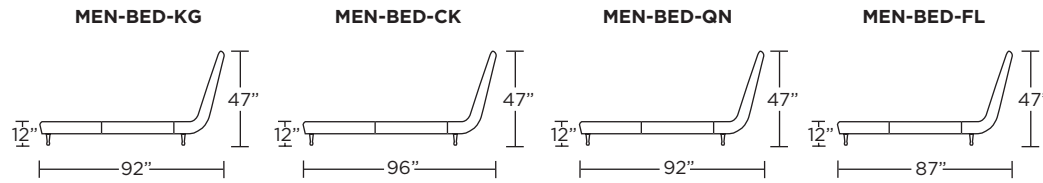

MENLO PARK BED BY RICK LEE

Standard Features:

- Single-needle top-stitch
- Lifetime warranty on frame
- Quick-ship delivery
- Aluminum legs

Options:

- Optional bed pillows
- Contrasting color on bed pillows
- Wood legs available in Acorn, Espresso and Walnut finish

Please use actual leather, fabric, Crypton®, Sunbrella® and Ultrasuede® swatches when specifying furniture as the colors shown may vary due to the printing process.

MEN-PLW-BD

MEN-PLW-BD

MEN-PLW-BD

Scale: 1/8 inch = 1 foot
All dimensions are approximate and subject to change.
Specify components from the sitting position.