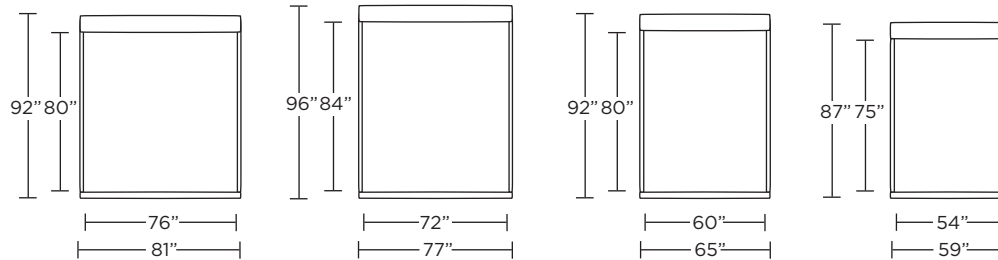

MENLO PARK BED BY RICK LEE

Standard Features:

- Single-needle top-stitch
- Lifetime warranty on frame
- Quick-ship delivery
- Aluminum legs

Options:

- Optional bed pillows
- Contrasting color on bed pillows
- Wood legs available in Acorn, Espresso and Walnut finish

Please use actual leather, fabric, Crypton®, Sunbrella® and Ultrasuede® swatches when specifying furniture as the colors shown may vary due to the printing process.

MEN-PLW-BD

MEN-PLW-BD

MEN-PLW-BD

Scale: 1/8 inch = 1 foot
All dimensions are approximate and subject to change.
Specify components from the sitting position.