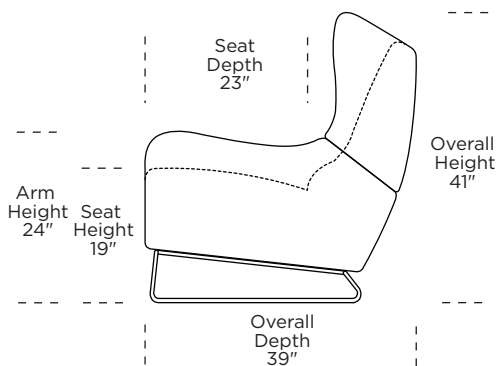

Wall Clearance is 16"

NEE-REC-ST

NEE-REC-ST

NEE-REC-ST

Scale: 1/4 inch = 1 foot
All dimensions are approximate and subject to change.
Specify components from the sitting position.