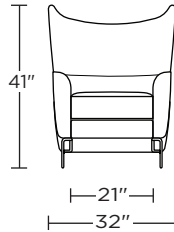

Wall Clearance is 16"

NEE-REC-ST

NEE-REC-ST

NEE-REC-ST

Scale: 1/4 inch = 1 foot
All dimensions are approximate and subject to change.
Specify components from the sitting position.