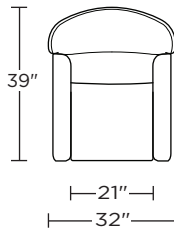

Wall Clearance is 16"

NEE-REC-ST

NEE-REC-ST

NEE-REC-ST

Scale: 1/4 inch = 1 foot
All dimensions are approximate and subject to change.
Specify components from the sitting position.