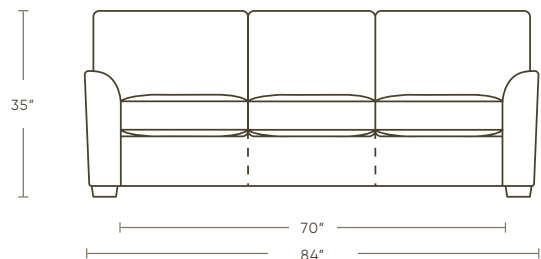

OVERALL HEIGHT
34" - 35"

OVERALL DEPTH
38"

Scan to view
all classics
collection

EXPERIENCE TIMELESS DETAILS

Relax in timeless luxury with our expertly crafted Classics Collection. Fully customizable and available as either a sofa, love seat, or sectional, these pieces offer clean lines, subtle details, and silhouettes that will never go out of style.

CARSON

Height 34" | Depth 38"
Seat Height 20" | Seat Depth 21"
Width Varies by Configuration

KADEN

Height 35" | Depth 38"
Seat Height 20" | Seat Depth 21"
Width Varies by Configuration

LISBEN

Height 34" | Depth 38"
Seat Height 20" | Seat Depth 21"
Width Varies by Configuration

SAVOY

Height 35" | Depth 38"
Seat Height 20" | Seat Depth 21"
Width Varies by Configuration

ADDITIONAL STYLES

SO2

SO3

MODERN LIFE WELL FURNISHED

Built on a rich culture of innovative craftsmanship, American Leather brings you impeccably-constructed, customizable modern pieces made in America. From the revolutionary Comfort Air™ to the world-renowned Comfort Sleeper®, American Leather is built for the people by the people.