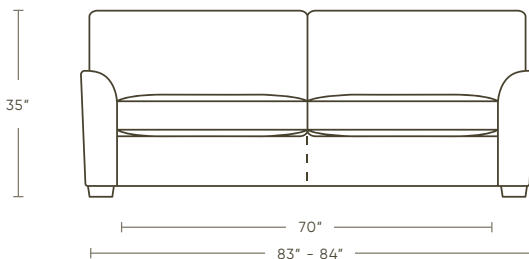

OVERALL HEIGHT
34" - 35"

OVERALL DEPTH
38"

Scan to view
all classics
collection

EXPERIENCE TIMELESS DETAILS

Relax in timeless luxury with our expertly crafted Classics Collection. Fully customizable and available as either a sofa, love seat, or sectional, these pieces offer clean lines, subtle details, and silhouettes that will never go out of style.

CARSON

Height 34" | Depth 38"
Seat Height 20" | Seat Depth 21"
Width Varies by Configuration

KADEN

Height 35" | Depth 38"
Seat Height 20" | Seat Depth 21"
Width Varies by Configuration

LISBEN

Height 34" | Depth 38"
Seat Height 20" | Seat Depth 21"
Width Varies by Configuration

SAVOY

Height 35" | Depth 38"
Seat Height 20" | Seat Depth 21"
Width Varies by Configuration

ADDITIONAL STYLES

SO2

SO3

MODERN LIFE WELL FURNISHED

Built on a rich culture of innovative craftsmanship, American Leather brings you impeccably-constructed, customizable modern pieces made in America. From the revolutionary Comfort Air™ to the world-renowned Comfort Sleeper®, American Leather is built for the people by the people.