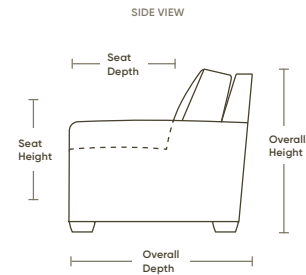

handcrafted finishes

DUNE

OILED ASH

MINK

EBONY

SPECS

SEAT DEPTH
21"

SEAT HEIGHT
20"

OVERALL HEIGHT
34" - 35"

OVERALL DEPTH
38"

Scan to view
all classics
collection

EXPERIENCE TIMELESS DETAILS

Relax in timeless luxury with our expertly crafted Classics Collection. Fully customizable and available as either a sofa, love seat, or sectional, these pieces offer clean lines, subtle details, and silhouettes that will never go out of style.

CARSON

Height 34" | Depth 38"
Seat Height 20" | Seat Depth 21"
Width Varies by Configuration

KADEN

Height 35" | Depth 38"
Seat Height 20" | Seat Depth 21"
Width Varies by Configuration

LISBEN

Height 34" | Depth 38"
Seat Height 20" | Seat Depth 21"
Width Varies by Configuration

SAVOY

Height 35" | Depth 38"
Seat Height 20" | Seat Depth 21"
Width Varies by Configuration

ADDITIONAL STYLES

SO2

SO3

MODERN LIFE WELL FURNISHED

Built on a rich culture of innovative craftsmanship, American Leather brings you impeccably-constructed, customizable modern pieces made in America. From the revolutionary Comfort Air™ to the world-renowned Comfort Sleeper®, American Leather is built for the people by the people.